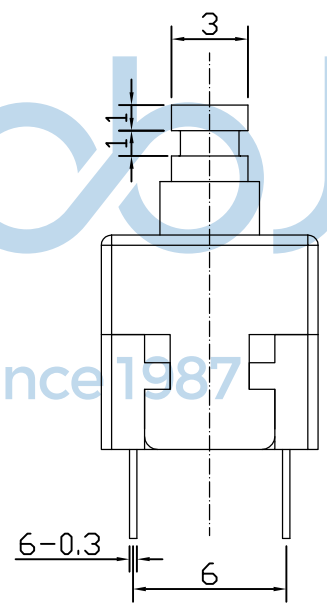

MECHANICAL CHARACTERISTICS

1. PRACTICAL TEMPERATURE RANG: -40°C ~ +85°C
2. OPERATING FORCE: 250±50gf
3. MECHANICAL LIFE: 30,000 cycles

8			
7			
6	TERMINAL	BRASS	6 Ag PLATED
5	CASE	PPA	1 BLACK
4	SPRING	SUS	1 NATURAL
3	CONTACT	BRONZE	2 Ag PLATED
2	BUTTON	PPA	1 WHITE
1	COVER	PPA	1 WHITE
NO. DESCRIPTION		MATERIAL	QTY PLATING

PJ. NO.: PS.03.03-14-2001

SIZE: A4 DRW NO.:

FINISH: SEE NOTES MAT'L.: SEE NOTES

SCALE: N/A REV.: A0 UNIT: mm PAGE: 1/2

REV.	ECN NO	CONTENT	DATE	ENGINEER
A0		Initial release	/	TSP

PE袋规格: 260*185

成品标签

1. 包装要求: