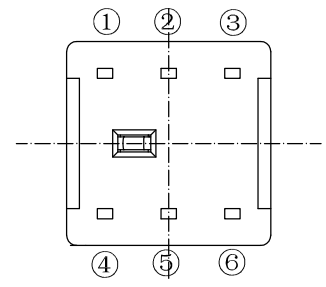

REV.	ECN NO.	CONTENT	DATE	ENGINEER
A0		Initial release	/	TSP

ELECTRICAL CHARACTERISTICS

1. RATING: DC 30V 0.1A
2. CONTACT RESISTANCE: 100mΩ MAX
3. INSULATION RESISTANCE: 100MΩ MIN
4. DIELECTRIC STRENGTH: AC 250V (50~60Hz) /60S

MECHANICAL CHARACTERISTICS

1. PRACTICAL TEMPERATURE RANG: -40°C ~ +85°C
2. OPERATING FORCE: 250±50gf
3. MECHANICAL LIFE: 30,000 cycles