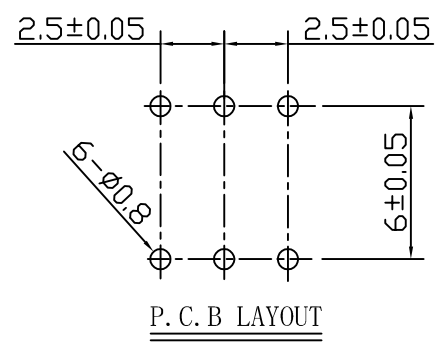

MECHANICAL CHARACTERISTICS

1. PRACTICAL TEMPERATURE RANG: -40°C ~ +85°C
2. OPERATING FORCE: 250±50gf
3. MECHANICAL LIFE: 30,000 cycles

8			
7			
6	TERMINAL	BRASS	6 Ag PLATED
5	CASE	PPA	1 BLACK
4	SPRING	SUS	1 NATURAL
3	CONTACT	BRONZE	2 Ag PLATED
2	BUTTON	PPA	1 WHITE
1	COVER	PPA	1 WHITE
NO. DESCRIPTION		MATERIAL	QTY PLATING