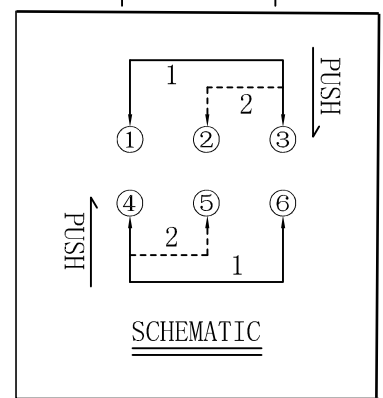

REV.	ECN NO.	CONTENT	DATE	ENGINEER
A0		Initial release	/	TSP

ELECTRICAL CHARACTERISTICS

1. RATING: DC 30V 0.1A
2. CONTACT RESISTANCE: 100mΩ MAX
3. INSULATION RESISTANCE: 100MΩ MIN
4. DIELECTRIC STRENGTH: AC 250V (50~60Hz) /60S

MECHANICAL CHARACTERISTICS

1. PRACTICAL TEMPERATURE RANG: -40°C ~ +85°C
2. OPERATING FORCE: 250±50gf
3. MECHANICAL LIFE: 30,000 cycles

8			
7			
6	TERMINAL	BRASS	6 Ag PLATED
5	CASE	PPA	1 BLACK
4	SPRING	SUS	1 NATURAL
3	CONTACT	BRONZE	2 Ag PLATED
2	BUTTON	PPA	1 WHITE
1	COVER	PPA	1 WHITE
NO. DESCRIPTION		MATERIAL	QTY PLATING