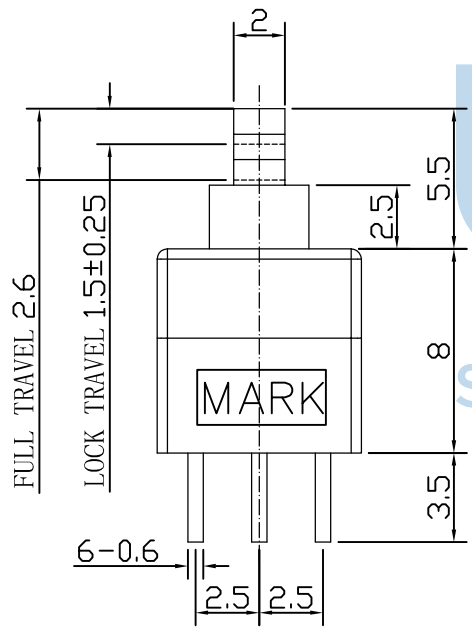

MECHANICAL CHARACTERISTICS

1. PRACTICAL TEMPERATURE RANG: -40°C ~ +85°C
2. OPERATING FORCE: 250±50gf
3. MECHANICAL LIFE: 30,000 cycles

8			
7			
6	TERMINAL	BRASS	6 Ag PLATED
5	CASE	PPA	1 BLACK
4	SPRING	SUS	1 NATURAL
3	CONTACT	BRONZE	2 Ag PLATED
2	BUTTON	PPA	1 WHITE
1	COVER	PPA	1 WHITE
NO. DESCRIPTION		MATERIAL	QTY PLATING

PJ. NO.: PS.03.03-14-2001

SIZE: A4 DRW NO.:

FINISH: SEE NOTES MAT'L.: SEE NOTES

SCALE: N/A REV.: A0 UNIT: mm PAGE: 1/2

REV.	ECN NO	CONTENT	DATE	ENGINEER
A0		Initial release	/	TSP

PE袋规格: 260*185

成品标签

1. 包装要求: