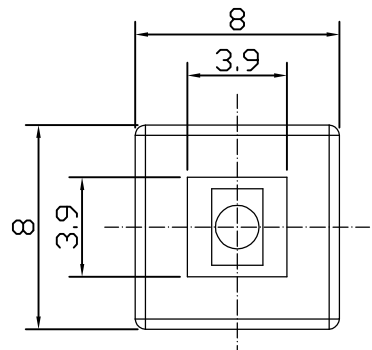

REV.	ECN NO.	CONTENT	DATE	ENGINEER
A0		Initial release	/	TSP

ELECTRICAL CHARACTERISTICS

1. RATING: DC 30V 0.1A
2. CONTACT RESISTANCE: 100mΩ MAX
3. INSULATION RESISTANCE: 100MΩ MIN
4. DIELECTRIC STRENGTH: AC 250V (50~60Hz) /60S

MECHANICAL CHARACTERISTICS

1. PRACTICAL TEMPERATURE RANG: -40°C ~ +85°C
2. OPERATING FORCE: 250±50gf
3. MECHANICAL LIFE: 30,000 cycles