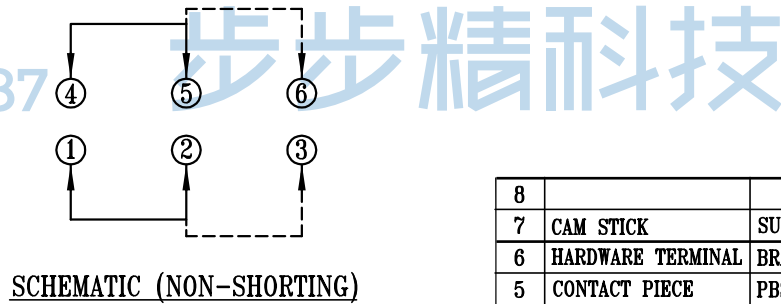

REV.	ECN NO.	CONTENT	DATE	ENGINEER
A0		Initial release	/	TSP

注：“*”表示关键尺寸(5个).

8			
7	CAM STICK	SUS	1 NATURAL
6	HARDWARE TERMINAL	BRASS STRIP	4 Ag PLATED
5	CONTACT PIECE	PBS C5210R-EH	6 Ag CLAD
4	SPRING	SUS304	1 NATURAL
3	CASE	PPA	1 GREY
2	COVER	PPA	1 BLACK
1	KNOB	PPA	1 WHITE
NO.	PARTS	MATERIALS	Q'TY

THIS DOCUMENT IS THE SOLE PROPERTY OF BBJconn Technology Co., Ltd. Corporation AND SHOULD NOT BE USED IN WHOLE OR IN PART WITHOUT PRIOR WRITTEN PERMISSION.

PDWG.NO: 0101-1

DR. TSP

NAME: 深圳市步步精科技有限公司
按键开关 PB22E60PM 5.8x5.8 自锁 六脚贴片 8.5脚距 白黑灰

PJ. NO.: 104-010-040002-T5G
SIZE: A4 | DRW NO.:

FINISH: SEE NOTES | MAT'L.: SEE NOTES
SCALE: N/A | REV.: A0 | UNIT: mm | PAGE: 1/2

备注:

1. 包装数量：700/PCS/卷，10卷/箱
2. 包装袋长度：每卷前后各空10-20个空格，中间包装。
3. 材质：
载体：聚丙烯（PS），
上带：聚乙烯（PET），
卷盘：聚苯乙烯。

纸箱规格：345*345*23MM

纸箱规格：345*345*35MM

THIS DOCUMENT IS THE SOLE PROPERTY OF BBJconn Technology Co.,Ltd. Corporation AND SHOULD NOT BE USED IN WHOLE OR IN PART WITHOUT PRIOR WRITTEN PERMISSION.		深圳市步步精科技有限公司	
.X: ±0.38 .XX: ±0.25 .XXX: ±0.13		X': ±3' X'': ±2' X'': ±1'	
APPD.	JM_Zheng	NAME: 按键开关 PB22E60PM 5.8x5.8 自锁 六脚贴片 8.5脚距 白黑灰	
CHKD.	LYX	PJ. NO.: 104-010-040002-T5G	
DR.	TSP	SIZE: A4 DRW NO.:	
PDWG.NO:	0101-1	FINISH: SEE NOTES MAT'L.: SEE NOTES	
		SCALE: N/A REV.: A0 UNIT: mm PAGE: 2/2	