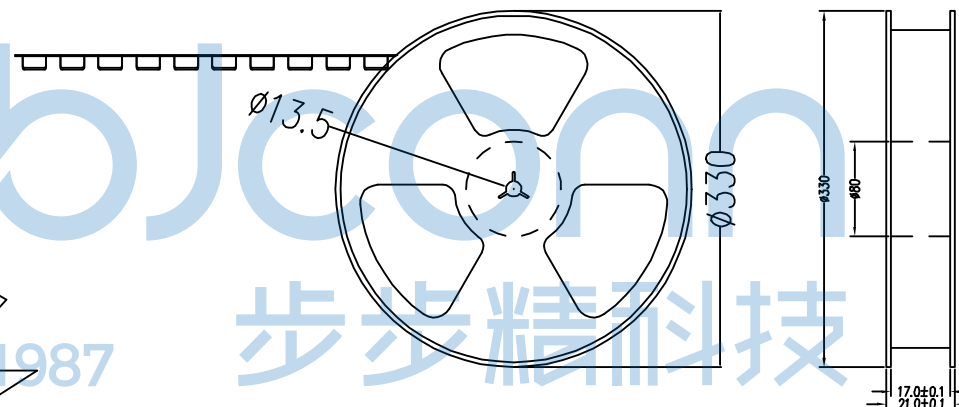

REV.	ECN NO.	CONTENT	DATE	ENGINEER
A0		Initial release	/	TSP

注：“*”表示关键尺寸(5个).

8			
7	CAM STICK	SUS	1 NATURAL
6	HARDWARE TERMINAL	BRASS STRIP	4 Ag PLATED
5	CONTACT PIECE	PBS C5210R-EH	6 Ag CLAD
4	SPRING	SUS304	1 NATURAL
3	CASE	PPA	1 GREY
2	COVER	PPA	1 BLACK
1	KNOB	PPA	1 WHITE
NO.	PARTS	MATERIALS	Q'TY

THIS DOCUMENT IS THE SOLE PROPERTY OF BBJconn Technology Co., Ltd. Corporation AND SHOULD NOT BE USED IN WHOLE OR IN PART WITHOUT PRIOR WRITTEN PERMISSION.

PDWG.NO: 0101-1

DR. TSP

NAME: 深圳市步步精科技有限公司
按键开关 PB22E60PM 5.8x5.8 自锁 六脚贴片 8.5脚距 白黑灰

PJ. NO.: 104-010-040002-T5G
SIZE: A4 | DRW NO.:

FINISH: SEE NOTES | MAT'L.: SEE NOTES
SCALE: N/A | REV.: A0 | UNIT: mm | PAGE: 1/2

备注:

1. 包装数量：700/PCS/卷，10卷/箱
2. 包装袋长度：每卷前后各空10-20个空格，中间包装。
3. 材质：
载体：聚丙烯（PS），
上带：聚乙烯（PET），
卷盘：聚苯乙烯。

纸箱规格：345*345*23MM

纸箱规格：345*345*35MM

THIS DOCUMENT IS THE SOLE PROPERTY OF BBJconn Technology Co.,Ltd. Corporation AND SHOULD NOT BE USED IN WHOLE OR IN PART WITHOUT PRIOR WRITTEN PERMISSION.		深圳市步步精科技有限公司	
.X: ±0.38 .XX: ±0.25 .XXX: ±0.13		X': ±3' X'': ±2' X'': ±1'	
APPD.	JM_Zheng	NAME: 按键开关 PB22E60PM 5.8x5.8 自锁 六脚贴片 8.5脚距 白黑灰	
CHKD.	LYX	PJ. NO.: 104-010-040002-T5G	
DR.	TSP	SIZE: A4 DRW NO.:	
PDWG.NO:	0101-1	FINISH: SEE NOTES MAT'L.: SEE NOTES	
		SCALE: N/A REV.: A0 UNIT: mm PAGE: 2/2	