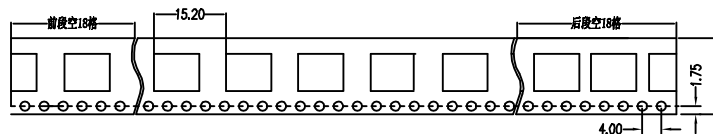

THIS DOCUMENT IS THE SOLE PROPERTY OF BBJconn Technology Co., Ltd. Corporation AND SHOULD NOT BE USED IN WHOLE OR IN PART WITHOUT PRIOR WRITTEN PERMISSION.

PDWG.NO: 0101-1

DR. TSP

NAME: 深圳市步步精科技有限公司
按键开关 PB22E60PM 5.8x5.8 自锁 六脚贴片 8.5脚距 白黑灰

PJ. NO.: 104-010-040002-T5G
SIZE: A4 | DRW NO.:

FINISH: SEE NOTES | MAT'L.: SEE NOTES
SCALE: N/A | REV.: A0 | UNIT: mm | PAGE: 1/2

备注:

1. 包装数量：700/PCS/卷，10卷/箱
2. 包装袋长度：每卷前后各空10-20个空格，中间包装。
3. 材质：
载体：聚丙烯（PS），
上带：聚乙烯（PET），
卷盘：聚苯乙烯。

纸箱规格：345*345*23MM

纸箱规格：345*345*35MM

THIS DOCUMENT IS THE SOLE PROPERTY OF BBJconn Technology Co.,Ltd. Corporation AND SHOULD NOT BE USED IN WHOLE OR IN PART WITHOUT PRIOR WRITTEN PERMISSION.		深圳市步步精科技有限公司	
.X: ±0.38 .XX: ±0.25 .XXX: ±0.13		X': ±3' X'': ±2' X'': ±1'	
APPD.	JM_Zheng	NAME: 按键开关 PB22E60PM 5.8x5.8 自锁 六脚贴片 8.5脚距 白黑灰	
CHKD.	LYX	PJ. NO.: 104-010-040002-T5G	
DR.	TSP	SIZE: A4 DRW NO.:	
PDWG.NO:	0101-1	FINISH: SEE NOTES MAT'L.: SEE NOTES	
		SCALE: N/A REV.: A0 UNIT: mm PAGE: 2/2	