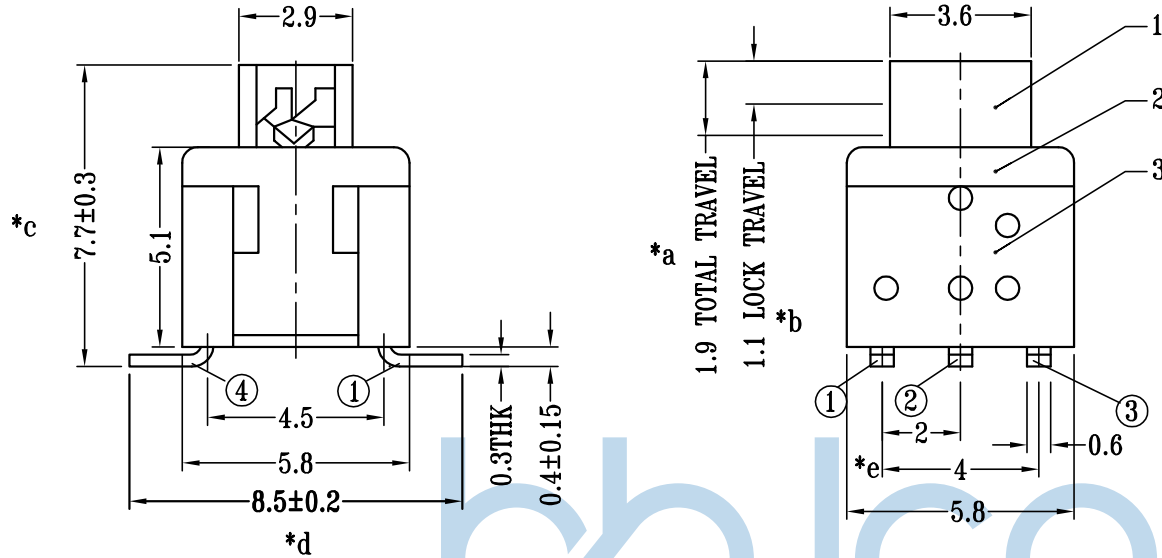

REV.	ECN NO.	CONTENT	DATE	ENGINEER
A0		Initial release	/	TSP

注：“*”表示关键尺寸(5个).

8			
7	CAM STICK	SUS	1 NATURAL
6	HARDWARE TERMINAL	BRASS STRIP	4 Ag PLATED
5	CONTACT PIECE	PBS C5210R-EH	6 Ag CLAD
4	SPRING	SUS304	1 NATURAL
3	CASE	PPA	1 GREY
2	COVER	PPA	1 BLACK
1	KNOB	PPA	1 WHITE
NO.	PARTS	MATERIALS	Q'TY

THIS DOCUMENT IS THE SOLE PROPERTY OF BBJconn Technology Co., Ltd. Corporation AND SHOULD NOT BE USED IN WHOLE OR IN PART WITHOUT PRIOR WRITTEN PERMISSION.

PDWG.NO: 0101-1

DR. TSP

NAME: 深圳市步步精科技有限公司
按键开关 PB22E60PM 5.8x5.8 自锁 六脚贴片 8.5脚距 白黑灰

PJ. NO.: 104-010-040002-T5G
SIZE: A4 | DRW NO.:

FINISH: SEE NOTES | MAT'L.: SEE NOTES
SCALE: N/A | REV.: A0 | UNIT: mm | PAGE: 1/2

备注:

1. 包装数量：700/PCS/卷，10卷/箱
2. 包装袋长度：每卷前后各空10-20个空格，中间包装。
3. 材质：
载体：聚丙烯（PS），
上带：聚乙烯（PET），
卷盘：聚苯乙烯。

纸箱规格：345*345*23MM

纸箱规格：345*345*35MM

THIS DOCUMENT IS THE SOLE PROPERTY OF BBJconn Technology Co.,Ltd. Corporation AND SHOULD NOT BE USED IN WHOLE OR IN PART WITHOUT PRIOR WRITTEN PERMISSION.		深圳市步步精科技有限公司	
.X: ±0.38 .XX: ±0.25 .XXX: ±0.13		X': ±3' X'': ±2' X'': ±1'	
APPD.	JM_Zheng	NAME: 按键开关 PB22E60PM 5.8x5.8 自锁 六脚贴片 8.5脚距 白黑灰	
CHKD.	LYX	PJ. NO.: 104-010-040002-T5G	
DR.	TSP	SIZE: A4 DRW NO.:	
PDWG.NO:	0101-1	FINISH: SEE NOTES MAT'L.: SEE NOTES	
		SCALE: N/A REV.: A0 UNIT: mm PAGE: 2/2	