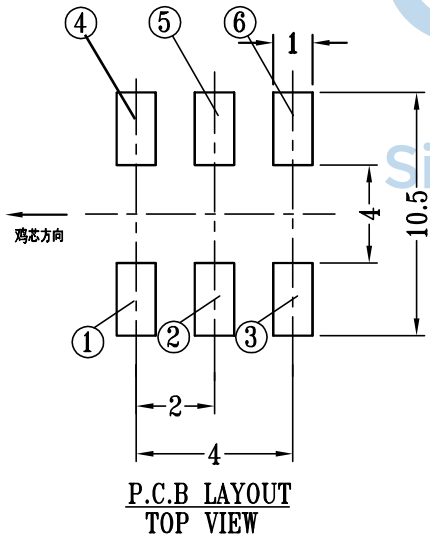

REV.	ECN NO.	CONTENT	DATE	ENGINEER
A0		Initial release	/	TSP

注：“*”表示关键尺寸(5个).

8			
7	CAM STICK	SUS	1 NATURAL
6	HARDWARE TERMINAL	BRASS STRIP	4 Ag PLATED
5	CONTACT PIECE	PBS C5210R-EH	6 Ag CLAD
4	SPRING	SUS304	1 NATURAL
3	CASE	PPA	1 GREY
2	COVER	PPA	1 BLACK
1	KNOB	PPA	1 WHITE
NO.	PARTS	MATERIALS	Q'TY

THIS DOCUMENT IS THE SOLE PROPERTY OF BBJconn Technology Co., Ltd. Corporation AND SHOULD NOT BE USED IN WHOLE OR IN PART WITHOUT PRIOR WRITTEN PERMISSION.

PDWG.NO: 0101-1

DR. TSP

NAME: 深圳市步步精科技有限公司
按键开关 PB22E60PM 5.8x5.8 自锁 六脚贴片 8.5脚距 白黑灰

PJ. NO.: 104-010-040002-T5G
SIZE: A4 | DRW NO.:

FINISH: SEE NOTES | MAT'L.: SEE NOTES
SCALE: N/A | REV.: A0 | UNIT: mm | PAGE: 1/2

备注:

1. 包装数量：700/PCS/卷，10卷/箱
2. 包装袋长度：每卷前后各空10-20个空格，中间包装。
3. 材质：
载体：聚丙烯（PS），
上带：聚乙烯（PET），
卷盘：聚苯乙烯。

纸箱规格：345*345*23MM

纸箱规格：345*345*35MM

THIS DOCUMENT IS THE SOLE PROPERTY OF BBJconn Technology Co.,Ltd. Corporation AND SHOULD NOT BE USED IN WHOLE OR IN PART WITHOUT PRIOR WRITTEN PERMISSION.		深圳市步步精科技有限公司	
.X: ±0.38 .XX: ±0.25 .XXX: ±0.13		X': ±3' X'': ±2' X'': ±1'	
APPD.	JM_Zheng	NAME: 按键开关 PB22E60PM 5.8x5.8 自锁 六脚贴片 8.5脚距 白黑灰	
CHKD.	LYX	PJ. NO.: 104-010-040002-T5G	
DR.	TSP	SIZE: A4 DRW NO.:	
PDWG.NO:	0101-1	FINISH: SEE NOTES MAT'L.: SEE NOTES	
		SCALE: N/A REV.: A0 UNIT: mm PAGE: 2/2	