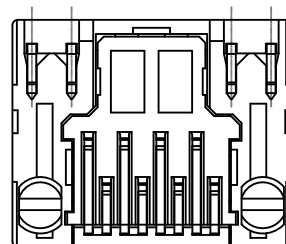

REV.	ECN NO	CONTENT	DATE	ENGINEER
A0				

MATERIAL:
HOUSING: PBT,UL94V-0, BLACK.
TERMINAL: PHOSPHOR BRONZE T=0.35MM, G/FU" GOLD PLATING.
SHIELD: C2680,T=0.20MM,20 MIN NICKEL PLATING ON ALL AREA.

MACHANICAL:
DURABILITY: 750 CYCLES MIN,12.5MM/MINUTE.
INSERTION FORCE: 2.2KG.F MAX.
RETENTION STRENGTH : 7.7KG.F BETWEEN JACK AND PLUG.
OPERATING TEMPERATURE: 0℃~+70℃.
STORAGE TEMPERATURE: -40℃~+85℃.
ALL CRITICAL DIMENSIONS WITH "**"

RECOMMENDED PCB LAYOUT
VIEWED FROM COMPONENT SIDE

LED Specification

Standard LED Color	LED Wavelength	Foward(A)	Foward(V)
Yellow	585nm	20mA	1.7-2.2V

THIS DOCUMENT IS THE SOLE PROPERTY OF BBJconn Technology Co.,Ltd. Corporation AND SHOULD NOT BE USED IN WHOLE OR IN PART WITHOUT PRIOR WRITTEN PERMISSION.	深圳市步步精科技有限公司 .X: ±0.38 .XX: ±0.25 .XXX: ±0.13 X*: ±3" .X*: ±2" .XX*: ±1"		NAME: 网络接口 RJ45 TAB-UP 1x1 8P8C 180度 H=15.55 带单色黄灯 无弹 DIP		
	APPD. JM_Zheng	PJ. NO.: RJ.02.22-21-A003 SIZE: A4 DRW NO.:			
CHKD. LYX	FINISH: SEE NOTES		MAT'L.: SEE NOTES		
PDWG.NO: 0521-1	DR. TSP	SCALE: N/A	REV.: A0	UNIT: mm	PAGE: 1/2