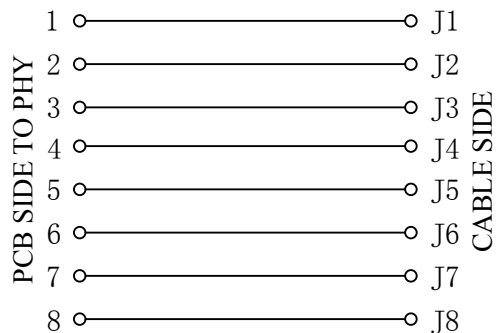

REV.	ECN NO	CONTENT	DATE	ENGINEER
A0				

MATERIAL:
HOUSING: PBT,UL94V-0, BLACK.
TERMINAL: PHOSPHOR BRONZE T=0.35MM, G/FU" GOLD PLATING.
SHIELD: C2680,T=0.20MM,20 MIN NICKEL PLATING ON ALL AREA.

MACHANICAL:
DURABILITY: 750 CYCLES MIN,12.5MM/MINUTE.
INSERTION FORCE: 2.2KG.F MAX.
RETENTION STRENGTH : 7.7KG.F BETWEEN JACK AND PLUG.
OPERATING TEMPERATURE: 0℃~+70℃.
STORAGE TEMPERATURE: -40℃~+85℃.
ALL CRITICAL DIMENSIONS WITH "**"

ELECTRICAL:
VOLTAGE: 125 VOLTS AC.
CURRENT RATING : 1.5AMP.
DIELECTRIC STRENGTH: 1000 VAC RMS 50HZ OR 60HZ,1 MIN.
INSULATION RESISTANCE: 500 MEGA OHMS MIN. INITIAL AFTER 500V DC FOR 1 MINUTE.
CONTACT RESISTANCE: SINGLE TERMINAL 30 MILLIOHMS MAX. INITIAL 50 MILLIOHMS MAX. AFTER DURABILITY TEST.

RECOMMENDED PCB LAYOUT
VIEWED FROM COMPONENT SIDE

LED Specification

Standard LED Color	LED Wavelength	Foward(A)	Foward(V)
Yellow	585nm	20mA	1.7-2.2V

THIS DOCUMENT IS THE SOLE PROPERTY OF BBJconn Technology Co.,Ltd. Corporation AND SHOULD NOT BE USED IN WHOLE OR IN PART WITHOUT PRIOR WRITTEN PERMISSION.	深圳市步步精科技有限公司 .X: ±0.38 .XX: ±0.25 .XXX: ±0.13 X*: ±3" .X*: ±2" .XX*: ±1"		NAME: 网络接口 RJ45 TAB-UP 1x1 8P8C 180度 H=15.55 带单色黄灯 无弹 DIP		
	APPD. JM_Zheng	PJ. NO.: RJ.02.22-21-A003 SIZE: A4 DRW NO.:			
CHKD. LYX	FINISH: SEE NOTES		MAT'L.: SEE NOTES		
PDWG.NO: 0521-1	DR. TSP	SCALE: N/A	REV.: A0	UNIT: mm	PAGE: 1/2