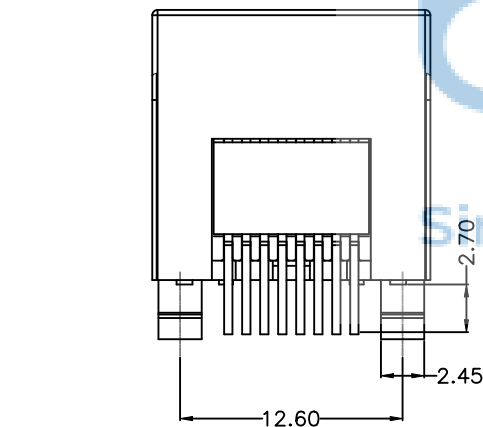

REV.	ECN NO	CONTENT	DATE	ENGINEER
A0				

MATERIAL:
HOUSING: PBT,UL94V-0, BLACK.
TERMINAL: PHOSPHOR BRONZE T=0.35MM, G/FU" GOLD PLATING.
SHIELD: C2680,T=0.20MM,20 MIN NICKEL PLATING ON ALL AREA.

MACHANICAL:
DURABILITY: 750 CYCLES MIN,12.5MM/MINUTE.
INSERTION FORCE: 2.2KG.F MAX.
RETENTION STRENGTH : 7.7KG.F BETWEEN JACK AND PLUG.
OPERATING TEMPERATURE: 0℃~+70℃.
STORAGE TEMPERATURE: -40℃~+85℃.
ALL CRITICAL DIMENSIONS WITH "**"

RECOMMENDED PCB LAYOUT
VIEWED FROM COMPONENT SIDE

LED Specification

Standard LED Color	LED Wavelength	Foward(A)	Foward(V)
Yellow	585nm	20mA	1.7-2.2V

THIS DOCUMENT IS THE SOLE PROPERTY OF BBJconn Technology Co.,Ltd. Corporation AND SHOULD NOT BE USED IN WHOLE OR IN PART WITHOUT PRIOR WRITTEN PERMISSION.	深圳市步步精科技有限公司 .X: ±0.38 .XX: ±0.25 .XXX: ±0.13 X*: ±3" .X*: ±2" .XX*: ±1"		NAME: 网络接口 RJ45 TAB-UP 1x1 8P8C 180度 H=15.55 带单色黄灯 无弹 DIP		
	APPD. JM_Zheng	PJ. NO.: RJ.02.22-21-A003 SIZE: A4 DRW NO.:			
CHKD. LYX	FINISH: SEE NOTES		MAT'L.: SEE NOTES		
PDWG.NO: 0521-1	DR. TSP	SCALE: N/A	REV.: A0	UNIT: mm	PAGE: 1/2

纸箱规格: 350*210*290

1. 包装要求:
- 1.1 每盒吸塑盒包装120pcs;
- 1.2 每34盘放一箱, 共计4080PCS;
- 1.3 纸箱外贴上标签。

THIS DOCUMENT IS THE SOLE PROPERTY OF BBJconn Technology Co.,Ltd. Corporation AND SHOULD NOT BE USED IN WHOLE OR IN PART WITHOUT PRIOR WRITTEN PERMISSION. PDWG,NO: 0521-1	深圳市步步精科技有限公司		NAME: 网络接口 RJ45 TAB-UP 1x1 8P8C 180度 H=15.55 带单色黄灯 无弹 DIP	
	.X: ±0.38 .X': ±3" .XX: ±0.25 .X'': ±2" .XXX: ±0.13 .X''': ±1"		PJ. NO.: RJ.02.22-21-A003	
	APPD.	JM_Zheng	SIZE: A4 DRW NO.:	
	CHKD.	LYX	FINISH: SEE NOTES MAT'L.: SEE NOTES	
DR.	TSP	SCALE: N/A	REV.: A0	UNIT: mm PAGE: 2/2