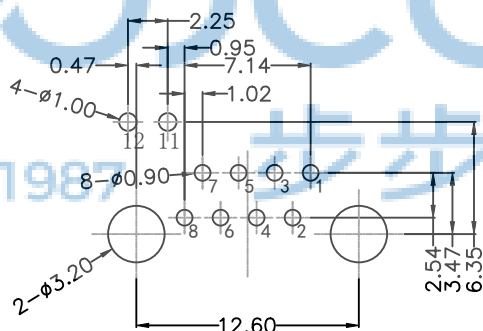

REV.	ECN NO	CONTENT	DATE	ENGINEER
A0				

MATERIAL:
HOUSING: PBT,UL94V-0, BLACK.
TERMINAL: PHOSPHOR BRONZE T=0.35MM, G/FU" GOLD PLATING.
SHIELD: C2680,T=0.20MM,20 MIN NICKEL PLATING ON ALL AREA.

MACHANICAL:
DURABILITY: 750 CYCLES MIN,12.5MM/MINUTE.
INSERTION FORCE: 2.2KG.F MAX.
RETENTION STRENGTH : 7.7KG.F BETWEEN JACK AND PLUG.
OPERATING TEMPERATURE: 0℃~+70℃.
STORAGE TEMPERATURE: -40℃~+85℃.
ALL CRITICAL DIMENSIONS WITH "**"

ELECTRICAL:
VOLTAGE: 125 VOLTS AC.
CURRENT RATING : 1.5AMP.
DIELECTRIC STRENGTH: 1000 VAC RMS 50HZ OR 60HZ,1 MIN.
INSULATION RESISTANCE: 500 MEGA OHMS MIN. INITIAL AFTER 500V DC FOR 1 MINUTE.
CONTACT RESISTANCE: SINGLE TERMINAL 30 MILLIOHMS MAX. INITIAL 50 MILLIOHMS MAX. AFTER DURABILITY TEST.

RECOMMENDED PCB LAYOUT
VIEWED FROM COMPONENT SIDE

LED Specification

Standard LED Color	LED Wavelength	Foward(A)	Foward(V)
Yellow	585nm	20mA	1.7-2.2V

THIS DOCUMENT IS THE SOLE PROPERTY OF BBJconn Technology Co.,Ltd. Corporation AND SHOULD NOT BE USED IN WHOLE OR IN PART WITHOUT PRIOR WRITTEN PERMISSION.	深圳市步步精科技有限公司 .X: ±0.38 .XX: ±0.25 .XXX: ±0.13 X*: ±3" .X*: ±2" .XX*: ±1"		NAME: 网络接口 RJ45 TAB-UP 1x1 8P8C 180度 H=15.55 带单色黄灯 无弹 DIP		
	APPD. JM_Zheng	PJ. NO.: RJ.02.22-21-A003 SIZE: A4 DRW NO.:			
CHKD. LYX	FINISH: SEE NOTES		MAT'L.: SEE NOTES		
PDWG.NO: 0521-1	DR. TSP	SCALE: N/A	REV.: A0	UNIT: mm	PAGE: 1/2

纸箱规格: 350*210*290

1. 包装要求:
- 1.1 每盒吸塑盒包装120pcs;
- 1.2 每34盘放一箱, 共计4080PCS;
- 1.3 纸箱外贴上标签。

THIS DOCUMENT IS THE SOLE PROPERTY OF BBJconn Technology Co.,Ltd. Corporation AND SHOULD NOT BE USED IN WHOLE OR IN PART WITHOUT PRIOR WRITTEN PERMISSION. PDWG,NO: 0521-1	深圳市步步精科技有限公司		NAME: 网络接口 RJ45 TAB-UP 1x1 8P8C 180度 H=15.55 带单色黄灯 无弹 DIP	
	.X: ±0.38 .X': ±3" .XX: ±0.25 .X'': ±2" .XXX: ±0.13 .X''': ±1"		PJ. NO.: RJ.02.22-21-A003	
	APPD.	JM_Zheng	SIZE: A4 DRW NO.:	
	CHKD.	LYX	FINISH: SEE NOTES MAT'L.: SEE NOTES	
DR.	TSP	SCALE: N/A	REV.: A0	UNIT: mm PAGE: 2/2