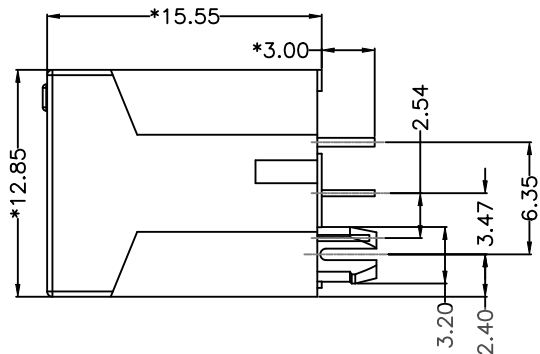

REV.	ECN NO	CONTENT	DATE	ENGINEER
A0				

MATERIAL:
HOUSING: PBT,UL94V-0, BLACK.
TERMINAL: PHOSPHOR BRONZE T=0.35MM, G/FU" GOLD PLATING.
SHIELD: C2680,T=0.20MM,20 MIN NICKEL PLATING ON ALL AREA.

MACHANICAL:
DURABILITY: 750 CYCLES MIN,12.5MM/MINUTE.
INSERTION FORCE: 2.2KG.F MAX.
RETENTION STRENGTH : 7.7KG.F BETWEEN JACK AND PLUG.
OPERATING TEMPERATURE: 0℃~+70℃.
STORAGE TEMPERATURE: -40℃~+85℃.
ALL CRITICAL DIMENSIONS WITH "**"

RECOMMENDED PCB LAYOUT
VIEWED FROM COMPONENT SIDE

LED Specification

Standard LED Color	LED Wavelength	Foward(A)	Foward(V)
Yellow	585nm	20mA	1.7-2.2V

THIS DOCUMENT IS THE SOLE PROPERTY OF BBJconn Technology Co.,Ltd. Corporation AND SHOULD NOT BE USED IN WHOLE OR IN PART WITHOUT PRIOR WRITTEN PERMISSION.	深圳市步步精科技有限公司 .X: ±0.38 .XX: ±0.25 .XXX: ±0.13 X*: ±3" .X*: ±2" .XX*: ±1"		NAME: 网络接口 RJ45 TAB-UP 1x1 8P8C 180度 H=15.55 带单色黄灯 无弹 DIP		
	APPD. JM_Zheng	PJ. NO.: RJ.02.22-21-A003 SIZE: A4 DRW NO.:			
CHKD. LYX	FINISH: SEE NOTES		MAT'L.: SEE NOTES		
PDWG.NO: 0521-1	DR. TSP	SCALE: N/A	REV.: A0	UNIT: mm	PAGE: 1/2

纸箱规格: 350*210*290

1. 包装要求:
- 1.1 每盒吸塑盒包装120pcs;
- 1.2 每34盘放一箱, 共计4080PCS;
- 1.3 纸箱外贴上标签。

THIS DOCUMENT IS THE SOLE PROPERTY OF BBJconn Technology Co.,Ltd. Corporation AND SHOULD NOT BE USED IN WHOLE OR IN PART WITHOUT PRIOR WRITTEN PERMISSION. PDWG,NO: 0521-1	深圳市步步精科技有限公司		NAME: 网络接口 RJ45 TAB-UP 1x1 8P8C 180度 H=15.55 带单色黄灯 无弹 DIP	
	.X: ±0.38 .X': ±3" .XX: ±0.25 .X'': ±2" .XXX: ±0.13 .X''': ±1"		PJ. NO.: RJ.02.22-21-A003	
	APPD.	JM_Zheng	SIZE: A4 DRW NO.:	
	CHKD.	LYX	FINISH: SEE NOTES MAT'L.: SEE NOTES	
DR.	TSP	SCALE: N/A	REV.: A0	UNIT: mm PAGE: 2/2