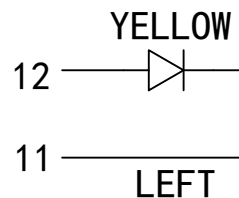

REV.	ECN NO	CONTENT	DATE	ENGINEER
A0				

MATERIAL:
HOUSING: PBT,UL94V-0, BLACK.
TERMINAL: PHOSPHOR BRONZE T=0.35MM, G/FU" GOLD PLATING.
SHIELD: C2680,T=0.20MM,20 MIN NICKEL PLATING ON ALL AREA.

MACHANICAL:
DURABILITY: 750 CYCLES MIN,12.5MM/MINUTE.
INSERTION FORCE: 2.2KG.F MAX.
RETENTION STRENGTH : 7.7KG.F BETWEEN JACK AND PLUG.
OPERATING TEMPERATURE: 0℃~+70℃.
STORAGE TEMPERATURE: -40℃~+85℃.
ALL CRITICAL DIMENSIONS WITH "**"

RECOMMENDED PCB LAYOUT
VIEWED FROM COMPONENT SIDE

LED Specification

Standard LED Color	LED Wavelength	Foward(A)	Foward(V)
Yellow	585nm	20mA	1.7-2.2V

THIS DOCUMENT IS THE SOLE PROPERTY OF BBJconn Technology Co.,Ltd. Corporation AND SHOULD NOT BE USED IN WHOLE OR IN PART WITHOUT PRIOR WRITTEN PERMISSION.	深圳市步步精科技有限公司 .X: ±0.38 .XX: ±0.25 .XXX: ±0.13 X*: ±3" .X*: ±2" .XX*: ±1"		NAME: 网络接口 RJ45 TAB-UP 1x1 8P8C 180度 H=15.55 带单色黄灯 无弹 DIP		
	APPD. JM_Zheng	PJ. NO.: RJ.02.22-21-A003 SIZE: A4 DRW NO.:			
CHKD. LYX	FINISH: SEE NOTES		MAT'L.: SEE NOTES		
PDWG.NO: 0521-1	DR. TSP	SCALE: N/A	REV.: A0	UNIT: mm	PAGE: 1/2