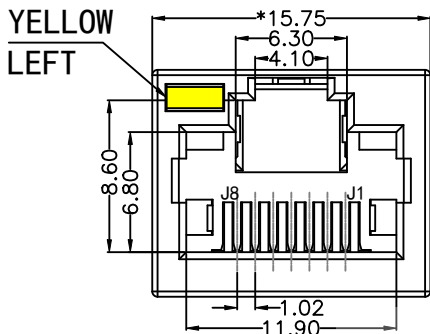

REV.	ECN NO	CONTENT	DATE	ENGINEER
A0				

MATERIAL:
HOUSING: PBT,UL94V-0, BLACK.
TERMINAL: PHOSPHOR BRONZE T=0.35MM, G/FU" GOLD PLATING.
SHIELD: C2680,T=0.20MM,20 MIN NICKEL PLATING ON ALL AREA.

MACHANICAL:
DURABILITY: 750 CYCLES MIN,12.5MM/MINUTE.
INSERTION FORCE: 2.2KG.F MAX.
RETENTION STRENGTH : 7.7KG.F BETWEEN JACK AND PLUG.
OPERATING TEMPERATURE: 0℃~+70℃.
STORAGE TEMPERATURE: -40℃~+85℃.
ALL CRITICAL DIMENSIONS WITH "**"

ELECTRICAL:
VOLTAGE: 125 VOLTS AC.
CURRENT RATING : 1.5AMP.
DIELECTRIC STRENGTH: 1000 VAC RMS 50HZ OR 60HZ,1 MIN.
INSULATION RESISTANCE: 500 MEGA OHMS MIN. INITIAL AFTER 500V DC FOR 1 MINUTE.
CONTACT RESISTANCE: SINGLE TERMINAL 30 MILLIOHMS MAX. INITIAL 50 MILLIOHMS MAX. AFTER DURABILITY TEST.

RECOMMENDED PCB LAYOUT
VIEWED FROM COMPONENT SIDE

LED Specification

Standard LED Color	LED Wavelength	Foward(A)	Foward(V)
Yellow	585nm	20mA	1.7-2.2V

THIS DOCUMENT IS THE SOLE PROPERTY OF BBJconn Technology Co.,Ltd. Corporation AND SHOULD NOT BE USED IN WHOLE OR IN PART WITHOUT PRIOR WRITTEN PERMISSION.	深圳市步步精科技有限公司 .X: ±0.38 .XX: ±0.25 .XXX: ±0.13 X*: ±3" .X*: ±2" .XX*: ±1"		NAME: 网络接口 RJ45 TAB-UP 1x1 8P8C 180度 H=15.55 带单色黄灯 无弹 DIP		
	APPD. JM_Zheng	PJ. NO.: RJ.02.22-21-A003 SIZE: A4 DRW NO.:			
CHKD. LYX	FINISH: SEE NOTES		MAT'L.: SEE NOTES		
PDWG.NO: 0521-1	DR. TSP	SCALE: N/A	REV.: A0	UNIT: mm	PAGE: 1/2

纸箱规格: 350*210*290

1. 包装要求:
- 1.1 每盒吸塑盒包装120pcs;
- 1.2 每34盘放一箱, 共计4080PCS;
- 1.3 纸箱外贴上标签。

THIS DOCUMENT IS THE SOLE PROPERTY OF BBJconn Technology Co.,Ltd. Corporation AND SHOULD NOT BE USED IN WHOLE OR IN PART WITHOUT PRIOR WRITTEN PERMISSION. PDWG,NO: 0521-1	深圳市步步精科技有限公司		NAME: 网络接口 RJ45 TAB-UP 1x1 8P8C 180度 H=15.55 带单色黄灯 无弹 DIP	
	.X: ±0.38 .X': ±3" .XX: ±0.25 .X'': ±2" .XXX: ±0.13 .X''': ±1"		PJ. NO.: RJ.02.22-21-A003	
	APPD.	JM_Zheng	SIZE: A4 DRW NO.:	
	CHKD.	LYX	FINISH: SEE NOTES MAT'L.: SEE NOTES	
DR.	TSP	SCALE: N/A	REV.: A0	UNIT: mm PAGE: 2/2