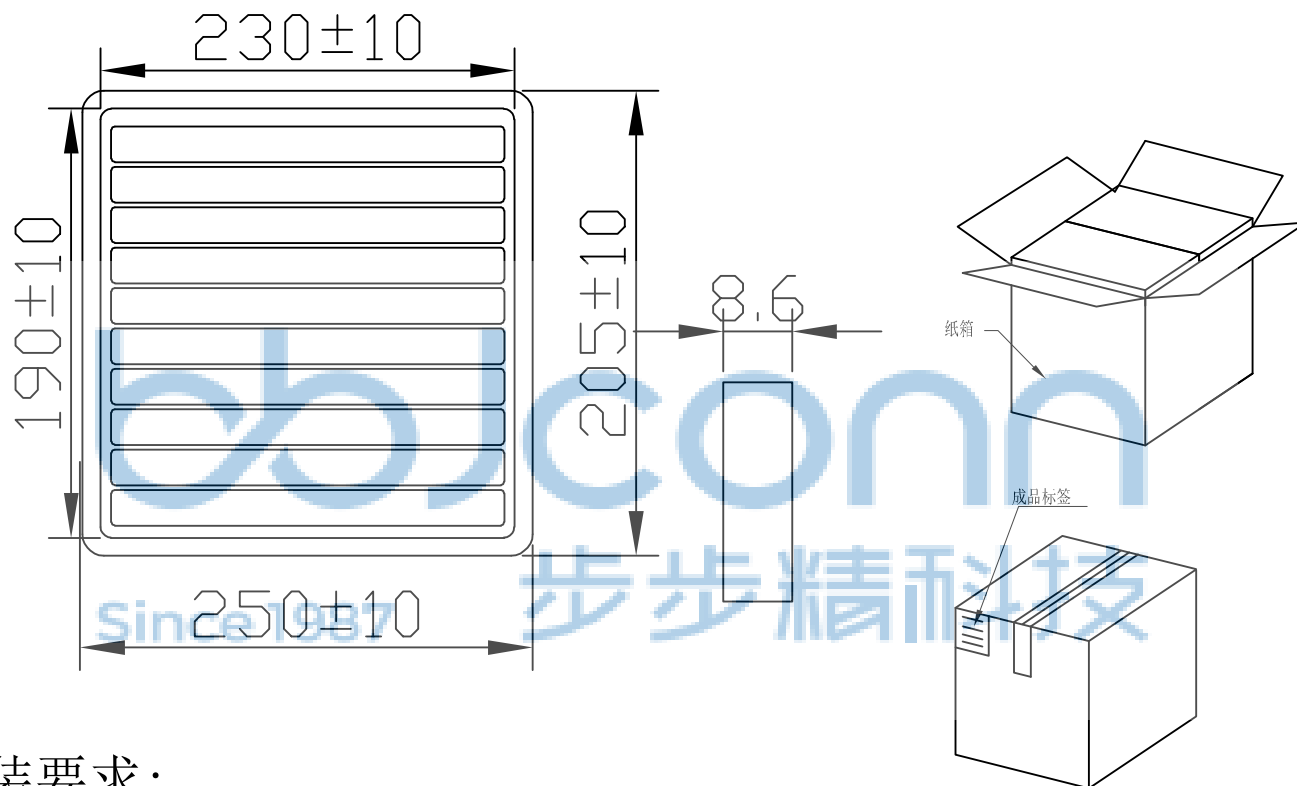

REV.	ECN NO	CONTENT	DATE	ENGINEER
A0				

MATERIAL:
HOUSING: PBT,UL94V-0, BLACK.
TERMINAL: PHOSPHOR BRONZE T=0.35MM, G/FU" GOLD PLATING.
SHIELD: C2680,T=0.20MM,20 MIN NICKEL PLATING ON ALL AREA.

MACHANICAL:
DURABILITY: 750 CYCLES MIN,12.5MM/MINUTE.
INSERTION FORCE: 2.2KG.F MAX.
RETENTION STRENGTH : 7.7KG.F BETWEEN JACK AND PLUG.
OPERATING TEMPERATURE: 0℃~+70℃.
STORAGE TEMPERATURE: -40℃~+85℃.
ALL CRITICAL DIMENSIONS WITH "**"

RECOMMENDED PCB LAYOUT
VIEWED FROM COMPONENT SIDE

LED Specification

Standard LED Color	LED Wavelength	Foward(A)	Foward(V)
Yellow	585nm	20mA	1.7-2.2V

THIS DOCUMENT IS THE SOLE PROPERTY OF BBJconn Technology Co.,Ltd. Corporation AND SHOULD NOT BE USED IN WHOLE OR IN PART WITHOUT PRIOR WRITTEN PERMISSION.	深圳市步步精科技有限公司 .X: ±0.38 .XX: ±0.25 .XXX: ±0.13 X*: ±3" .X*: ±2" .XX*: ±1"		NAME: 网络接口 RJ45 TAB-UP 1x1 8P8C 180度 H=15.55 带单色黄灯 无弹 DIP		
	APPD. JM_Zheng	PJ. NO.: RJ.02.22-21-A003 SIZE: A4 DRW NO.:			
CHKD. LYX	FINISH: SEE NOTES		MAT'L.: SEE NOTES		
PDWG.NO: 0521-1	DR. TSP	SCALE: N/A	REV.: A0	UNIT: mm	PAGE: 1/2

纸箱规格: 350*210*290

1. 包装要求:
- 1.1 每盒吸塑盒包装120pcs;
- 1.2 每34盘放一箱, 共计4080PCS;
- 1.3 纸箱外贴上标签。

THIS DOCUMENT IS THE SOLE PROPERTY OF BBJconn Technology Co.,Ltd. Corporation AND SHOULD NOT BE USED IN WHOLE OR IN PART WITHOUT PRIOR WRITTEN PERMISSION. PDWG,NO: 0521-1	深圳市步步精科技有限公司		NAME: 网络接口 RJ45 TAB-UP 1x1 8P8C 180度 H=15.55 带单色黄灯 无弹 DIP	
	.X: ±0.38 .X': ±3" .XX: ±0.25 .X'': ±2" .XXX: ±0.13 .X''': ±1"		PJ. NO.: RJ.02.22-21-A003	
	APPD.	JM_Zheng	SIZE: A4 DRW NO.:	
	CHKD.	LYX	FINISH: SEE NOTES MAT'L.: SEE NOTES	
DR.	TSP	SCALE: N/A	REV.: A0	UNIT: mm PAGE: 2/2