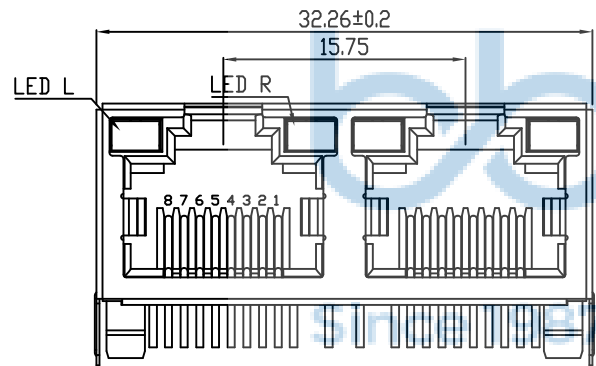

REV.	ECN NO	CONTENT	DATE	ENGINEER
A0		Initial release	/	SGF

- NOTES:
- ELECTRICAL:
- VOLTAGE RATING: 125V AC.
  - CURRENT RATING: 1.5A.
  - CONTACT RESISTANCE: 30 mΩ MAX.
  - INSULATION RESISTANCE: 500 MΩ MIN @ 500V DC.
  - DIELECTRIC STRENGTH: 1000V AC 50Hz or 60Hz, 1MIN.
- MECHANICAL:
- INSERT MATERIAL: PBT UL94V-0.
  - CONTACT MATERIAL:  $\varnothing 0.46\text{mm}$  C51000 (QSn4-0.3) PHOSPHOR BRONZE GOLD PLATING OVER NICKEL.
  - SHIELD: 0.20mm THICKNESS H65Y BRASS NICKEL PLATED.
  - MATING/UNMATING FORCE: 2.2KG.F MAX.
  - RETENTION STRENGTH: 5.0KG.F MIN BETWEEN JACK AND PLUG.
  - OPERATING LIFE: 750 CYCLES MIN.
- ENVIRONMENTAL:
- STORAGE: -40°C ~ +85°C RELATIVE HUMIDITY<70%.
  - OPERATION: -40°C ~ +85°C.

PC Board Layout

THIS DOCUMENT IS THE SOLE PROPERTY OF BBJconn Technology Co.,Ltd. Corporation AND SHOULD NOT BE USED IN WHOLE OR IN PART WITHOUT PRIOR WRITTEN PERMISSION.		深圳市步步精科技有限公司	
.X: ±0.38 .XX: ±0.25 .XXX: ±0.13		X*: ±3* X*: ±2* XX*: ±1*	
APPD.	JM_Zheng	NAME: RJ 56S LED 1x2 8P8C 90度 L=15.75 带灯 左黄右绿 无弹 全包 端子DIP 镀金G-F 盐雾8H PBT黑色 (无后背脚) D型	
CHKD.	LYX	PJ. NO.: RJ.01.22-22-8001 SIZE: A4 DRW NO.:	
PDWG.NO:	0385-2	DR.	SGF
		FINISH:	SEE NOTES
		MAT'L.:	SEE NOTES
		SCALE:	N/A
		REV.:	A0
		UNIT:	mm
		PAGE:	1/2

	60 PCS/盒	产品单重/g	7.0
	30 盒/箱	净重 (NW) /kg	12.6
	1800 PCS/箱	毛重 (GW) /kg	16.2
吸塑盒型号		尺寸	275*265*18
纸箱型号		尺寸	545*285*275

THIS DOCUMENT IS THE SOLE PROPERTY OF BBJconn Technology Co.,Ltd. Corporation AND SHOULD NOT BE USED IN WHOLE OR IN PART WITHOUT PRIOR WRITTEN PERMISSION.

PDWG.No: 0385-2

**深圳市步步精科技有限公司**

.X: ±0.38 .XX: ±0.25 .XXX: ±0.13 X\*: ±3' .X\*: ±2' .XX\*: ±1'

NAME: RJ 56S LED 1x2 8P8C 90度 L=15.75 带灯 左黄右绿 无弹 全包 端子DIP 镀金G-F 盐雾8H PBT黑色 (无后背脚) D型

APPD. JM\_Zheng

CHKD. LYX