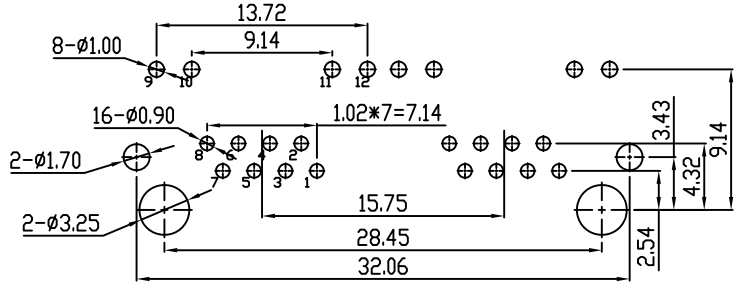

REV.	ECN NO	CONTENT	DATE	ENGINEER
A0		Initial release	/	SGF

- NOTES:
- ELECTRICAL:
- VOLTAGE RATING: 125V AC.
  - CURRENT RATING: 1.5A.
  - CONTACT RESISTANCE: 30 mΩ MAX.
  - INSULATION RESISTANCE: 500 MΩ MIN @ 500V DC.
  - DIELECTRIC STRENGTH: 1000V AC 50Hz or 60Hz, 1MIN.
- MECHANICAL:
- INSERT MATERIAL: PBT UL94V-0.
  - CONTACT MATERIAL:  $\varnothing 0.46\text{mm}$  C51000 (QSn4-0.3) PHOSPHOR BRONZE GOLD PLATING OVER NICKEL.
  - SHIELD: 0.20mm THICKNESS H65Y BRASS NICKEL PLATED.
  - MATING/UNMATING FORCE: 2.2KG.F MAX.
  - RETENTION STRENGTH: 5.0KG.F MIN BETWEEN JACK AND PLUG.
  - OPERATING LIFE: 750 CYCLES MIN.
- ENVIRONMENTAL:
- STORAGE: -40°C ~ +85°C RELATIVE HUMIDITY<70%.
  - OPERATION: -40°C ~ +85°C.

PC Board Layout

THIS DOCUMENT IS THE SOLE PROPERTY OF BBJconn Technology Co.,Ltd. Corporation AND SHOULD NOT BE USED IN WHOLE OR IN PART WITHOUT PRIOR WRITTEN PERMISSION.		深圳市步步精科技有限公司	
.X: ±0.38 .XX: ±0.25 .XXX: ±0.13		X*: ±3* X*: ±2* XX*: ±1*	
APPD.	JM_Zheng	NAME: RJ 56S LED 1x2 8P8C 90度 L=15.75 带灯 左黄右绿 无弹 全包 端子DIP 镀金G-F 盐雾8H PBT黑色 (无后背脚) D型	
CHKD.	LYX	PJ. NO.: RJ.01.22-22-8001 SIZE: A4 DRW NO.:	
PDWG.NO:	0385-2	DR.	SGF
		FINISH:	SEE NOTES
		MAT'L.:	SEE NOTES
		SCALE:	N/A
		REV.:	A0
		UNIT:	mm
		PAGE:	1/2

	60 PCS/盒	产品单重/g	7.0
	30 盒/箱	净重 (NW) /kg	12.6
	1800 PCS/箱	毛重 (GW) /kg	16.2
吸塑盒型号		尺寸	275*265*18
纸箱型号		尺寸	545*285*275

THIS DOCUMENT IS THE SOLE PROPERTY OF BBJconn Technology Co.,Ltd. Corporation AND SHOULD NOT BE USED IN WHOLE OR IN PART WITHOUT PRIOR WRITTEN PERMISSION.