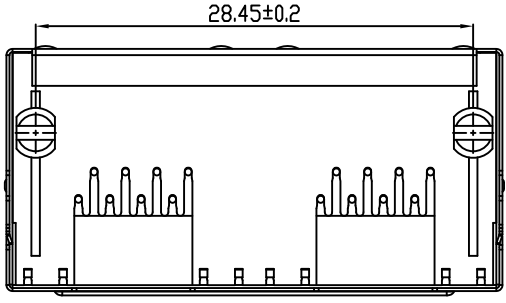

REV.	ECN NO	CONTENT	DATE	ENGINEER
A0		Initial release	/	SGF

- NOTES:
- ELECTRICAL:
- VOLTAGE RATING: 125V AC.
  - CURRENT RATING: 1.5A.
  - CONTACT RESISTANCE: 30 mΩ MAX.
  - INSULATION RESISTANCE: 500 MΩ MIN @ 500V DC.
  - DIELECTRIC STRENGTH: 1000V AC 50Hz or 60Hz, 1MIN.
- MECHANICAL:
- INSERT MATERIAL: PBT UL94V-0.
  - CONTACT MATERIAL:  $\varnothing 0.46\text{mm}$  C51000 (QSn4-0.3) PHOSPHOR BRONZE GOLD PLATING OVER NICKEL.
  - SHIELD: 0.20mm THICKNESS H65Y BRASS NICKEL PLATED.
  - MATING/UNMATING FORCE: 2.2KG.F MAX.
  - RETENTION STRENGTH: 5.0KG.F MIN BETWEEN JACK AND PLUG.
  - OPERATING LIFE: 750 CYCLES MIN.
- ENVIRONMENTAL:
- STORAGE: -40°C ~ +85°C RELATIVE HUMIDITY<70%.
  - OPERATION: -40°C ~ +85°C.

PC Board Layout

THIS DOCUMENT IS THE SOLE PROPERTY OF BBJconn Technology Co.,Ltd. Corporation AND SHOULD NOT BE USED IN WHOLE OR IN PART WITHOUT PRIOR WRITTEN PERMISSION.		深圳市步步精科技有限公司	
.X: ±0.38 .XX: ±0.25 .XXX: ±0.13		X*: ±3* X*: ±2* XX*: ±1*	
APPD.	JM_Zheng	NAME: RJ 56S LED 1x2 8P8C 90度 L=15.75 带灯 左黄右绿 无弹 全包 端子DIP 镀金G-F 盐雾8H PBT黑色 (无后背脚) D型	
CHKD.	LYX	PJ. NO.: RJ.01.22-22-8001 SIZE: A4 DRW NO.:	
PDWG.NO:	0385-2	DR.	SGF
		FINISH:	SEE NOTES
		MAT'L.:	SEE NOTES
		SCALE:	N/A
		REV.:	A0
		UNIT:	mm
		PAGE:	1/2

	60 PCS/盒	产品单重/g	7.0
	30 盒/箱	净重 (NW) /kg	12.6
	1800 PCS/箱	毛重 (GW) /kg	16.2
吸塑盒型号		尺寸	275*265*18
纸箱型号		尺寸	545*285*275

THIS DOCUMENT IS THE SOLE PROPERTY OF BBJconn Technology Co.,Ltd. Corporation AND SHOULD NOT BE USED IN WHOLE OR IN PART WITHOUT PRIOR WRITTEN PERMISSION.