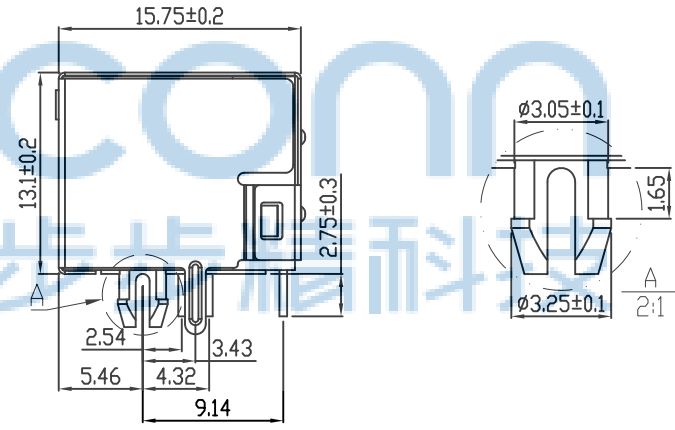

REV.	ECN NO	CONTENT	DATE	ENGINEER
A0		Initial release	/	SGF

- NOTES:
- ELECTRICAL:
- VOLTAGE RATING: 125V AC.
  - CURRENT RATING: 1.5A.
  - CONTACT RESISTANCE: 30 mΩ MAX.
  - INSULATION RESISTANCE: 500 MΩ MIN @ 500V DC.
  - DIELECTRIC STRENGTH: 1000V AC 50Hz or 60Hz, 1MIN.
- MECHANICAL:
- INSERT MATERIAL: PBT UL94V-0.
  - CONTACT MATERIAL:  $\varnothing 0.46\text{mm}$  C51000 (QSn4-0.3) PHOSPHOR BRONZE GOLD PLATING OVER NICKEL.
  - SHIELD: 0.20mm THICKNESS H65Y BRASS NICKEL PLATED.
  - MATING/UNMATING FORCE: 2.2KG.F MAX.
  - RETENTION STRENGTH: 5.0KG.F MIN BETWEEN JACK AND PLUG.
  - OPERATING LIFE: 750 CYCLES MIN.
- ENVIRONMENTAL:
- STORAGE: -40°C ~ +85°C RELATIVE HUMIDITY<70%.
  - OPERATION: -40°C ~ +85°C.

PC Board Layout

THIS DOCUMENT IS THE SOLE PROPERTY OF BBJconn Technology Co.,Ltd. Corporation AND SHOULD NOT BE USED IN WHOLE OR IN PART WITHOUT PRIOR WRITTEN PERMISSION.		深圳市步步精科技有限公司	
.X: ±0.38 .XX: ±0.25 .XXX: ±0.13		X*: ±3* X*: ±2* XX*: ±1*	
APPD.	JM_Zheng	NAME: RJ 56S LED 1x2 8P8C 90度 L=15.75 带灯 左黄右绿 无弹 全包 端子DIP 镀金G-F 盐雾8H PBT黑色 (无后背脚) D型	
CHKD.	LYX	PJ. NO.: RJ.01.22-22-8001 SIZE: A4 DRW NO.:	
PDWG.NO:	0385-2	DR.	SGF
		FINISH:	SEE NOTES
		MAT'L.:	SEE NOTES
		SCALE:	N/A
		REV.:	A0
		UNIT:	mm
		PAGE:	1/2

	60 PCS/盒	产品单重/g	7.0
	30 盒/箱	净重 (NW) /kg	12.6
	1800 PCS/箱	毛重 (GW) /kg	16.2
吸塑盒型号		尺寸	275*265*18
纸箱型号		尺寸	545*285*275

THIS DOCUMENT IS THE SOLE PROPERTY OF BBJconn Technology Co.,Ltd. Corporation AND SHOULD NOT BE USED IN WHOLE OR IN PART WITHOUT PRIOR WRITTEN PERMISSION.

DR. SGF

PJ. NO.: RJ.01.22-22-8001

SIZE: A4 DRW NO.:

FINISH: SEE NOTES MAT'L.: SEE NOTES

SCALE: N/A REV.: A0 UNIT: mm PAGE: 2/2