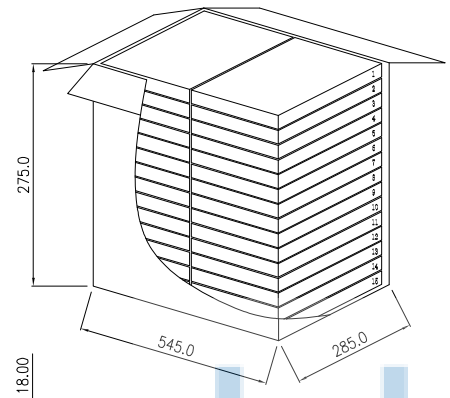

REV.	ECN NO	CONTENT	DATE	ENGINEER
A0		Initial release	/	SGF

- NOTES:
- ELECTRICAL:
- VOLTAGE RATING: 125V AC.
  - CURRENT RATING: 1.5A.
  - CONTACT RESISTANCE: 30 mΩ MAX.
  - INSULATION RESISTANCE: 500 MΩ MIN @ 500V DC.
  - DIELECTRIC STRENGTH: 1000V AC 50Hz or 60Hz, 1MIN.
- MECHANICAL:
- INSERT MATERIAL: PBT UL94V-0.
  - CONTACT MATERIAL:  $\varnothing 0.46\text{mm}$  C51000 (QSn4-0.3) PHOSPHOR BRONZE GOLD PLATING OVER NICKEL.
  - SHIELD: 0.20mm THICKNESS H65Y BRASS NICKEL PLATED.
  - MATING/UNMATING FORCE: 2.2KG.F MAX.
  - RETENTION STRENGTH: 5.0KG.F MIN BETWEEN JACK AND PLUG.
  - OPERATING LIFE: 750 CYCLES MIN.
- ENVIRONMENTAL:
- STORAGE: -40°C ~ +85°C RELATIVE HUMIDITY<70%.
  - OPERATION: -40°C ~ +85°C.

PC Board Layout

THIS DOCUMENT IS THE SOLE PROPERTY OF BBJconn Technology Co.,Ltd. Corporation AND SHOULD NOT BE USED IN WHOLE OR IN PART WITHOUT PRIOR WRITTEN PERMISSION.		深圳市步步精科技有限公司	
.X: ±0.38 .XX: ±0.25 .XXX: ±0.13		X*: ±3* X*: ±2* XX*: ±1*	
APPD.	JM_Zheng	NAME: RJ 56S LED 1x2 8P8C 90度 L=15.75 带灯 左黄右绿 无弹 全包 端子DIP 镀金G-F 盐雾8H PBT黑色 (无后背脚) D型	
CHKD.	LYX	PJ. NO.: RJ.01.22-22-8001 SIZE: A4 DRW NO.:	
PDWG.NO:	0385-2	DR.	SGF
		FINISH:	SEE NOTES
		MAT'L.:	SEE NOTES
		SCALE:	N/A
		REV.:	A0
		UNIT:	mm
		PAGE:	1/2

	60 PCS/盒	产品单重/g	7.0
	30 盒/箱	净重 (NW) /kg	12.6
	1800 PCS/箱	毛重 (GW) /kg	16.2
吸塑盒型号		尺寸	275*265*18
纸箱型号		尺寸	545*285*275

THIS DOCUMENT IS THE SOLE PROPERTY OF BBJconn Technology Co.,Ltd. Corporation AND SHOULD NOT BE USED IN WHOLE OR IN PART WITHOUT PRIOR WRITTEN PERMISSION.