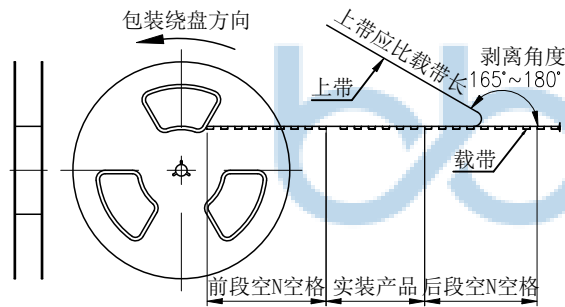

REV	ECN NO	CONTENT	DATE	ENGINEER
A0		INITIAL RELEASE	/	SGF

备注:

- 1、包装数量: 300/PCS/卷, 5卷/箱。
- 2、包装袋长度: 每卷前后各空10-20个空格, 中间包装。
- 3、材质:
  载体: 聚丙烯 (PS), 阻抗 $10^{6-9} \Omega$
  上带: 聚乙烯 (PET), 阻抗 $10^{6-11} \Omega$
  卷盘: 聚苯乙烯。