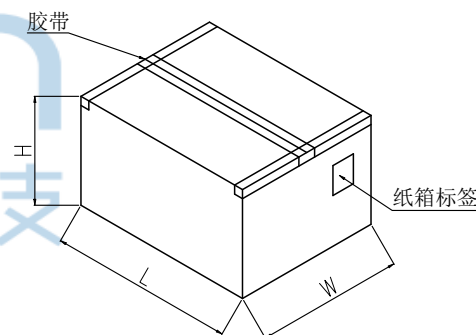

Since 1987

步步精科技

THIS DOCUMENT IS THE SOLE PROPERTY OF BBJconn Technology Co.,Ltd. Corporation AND SHOULD NOT BE USED IN WHOLE PRIOR WRITTEN PERMISSION.	深圳市步步精科技有限公司	
	.X: ± 0.38 .XX: ± 0.25 .XXX: ± 0.13	X': $\pm 3'$ X'': $\pm 2'$ XX': $\pm 1'$
	APPD JM_Zheng CHKD Tang	NAME: 航插 公座 M12A 5P 线端 锌合金六角螺丝 不带屏蔽 PJ NO: 170-109-050001-J8G SIZE:A4 DRW NO:
	PDWG NO: 1052-1 DR LYX	FINISH:SEE NOTES SCALE:N/A REV:A0 MAT'L:SEE NOTES UNIT:mm PAGE: 1/2

REV.	ECN NO	CONTENT	DATE	ENGINEER
A0		Initial release	/	LYX

产品

PE袋

袋口封合

纸箱

纸箱规格: L350*W210*H290

- 1、包装要求:
- 1.1 PE袋包装200pcs;
 - 1.2 纸箱外贴上标签

THIS DOCUMENT IS THE SOLE PROPERTY OF BBJconn Technology Co.,Ltd. Corporation AND SHOULD NOT BE USED IN WHOLE OR IN PART WITHOUT PRIOR WRITTEN PERMISSION.		深圳市步步精科技有限公司 .X: ±0.38 X': ±3" .XX: ±0.25 X'': ±2" .XXX: ±0.13 XX': ±1"		NAME: 航插 公座 M12A 5P 线端 锌合金六角螺丝 不带屏蔽 PJ. NO.: 170-109-050001-J8G SIZE: A4 DRW NO.: FINISH: SEE NOTES MAT'L.: SEE NOTES SCALE: N/A REV.: A0 UNIT: mm PAGE: 2/2	
APPD.	JM_Zheng				
CHKD.	Tang				
PDWG.NO:	1052-1	DR.	LYX		